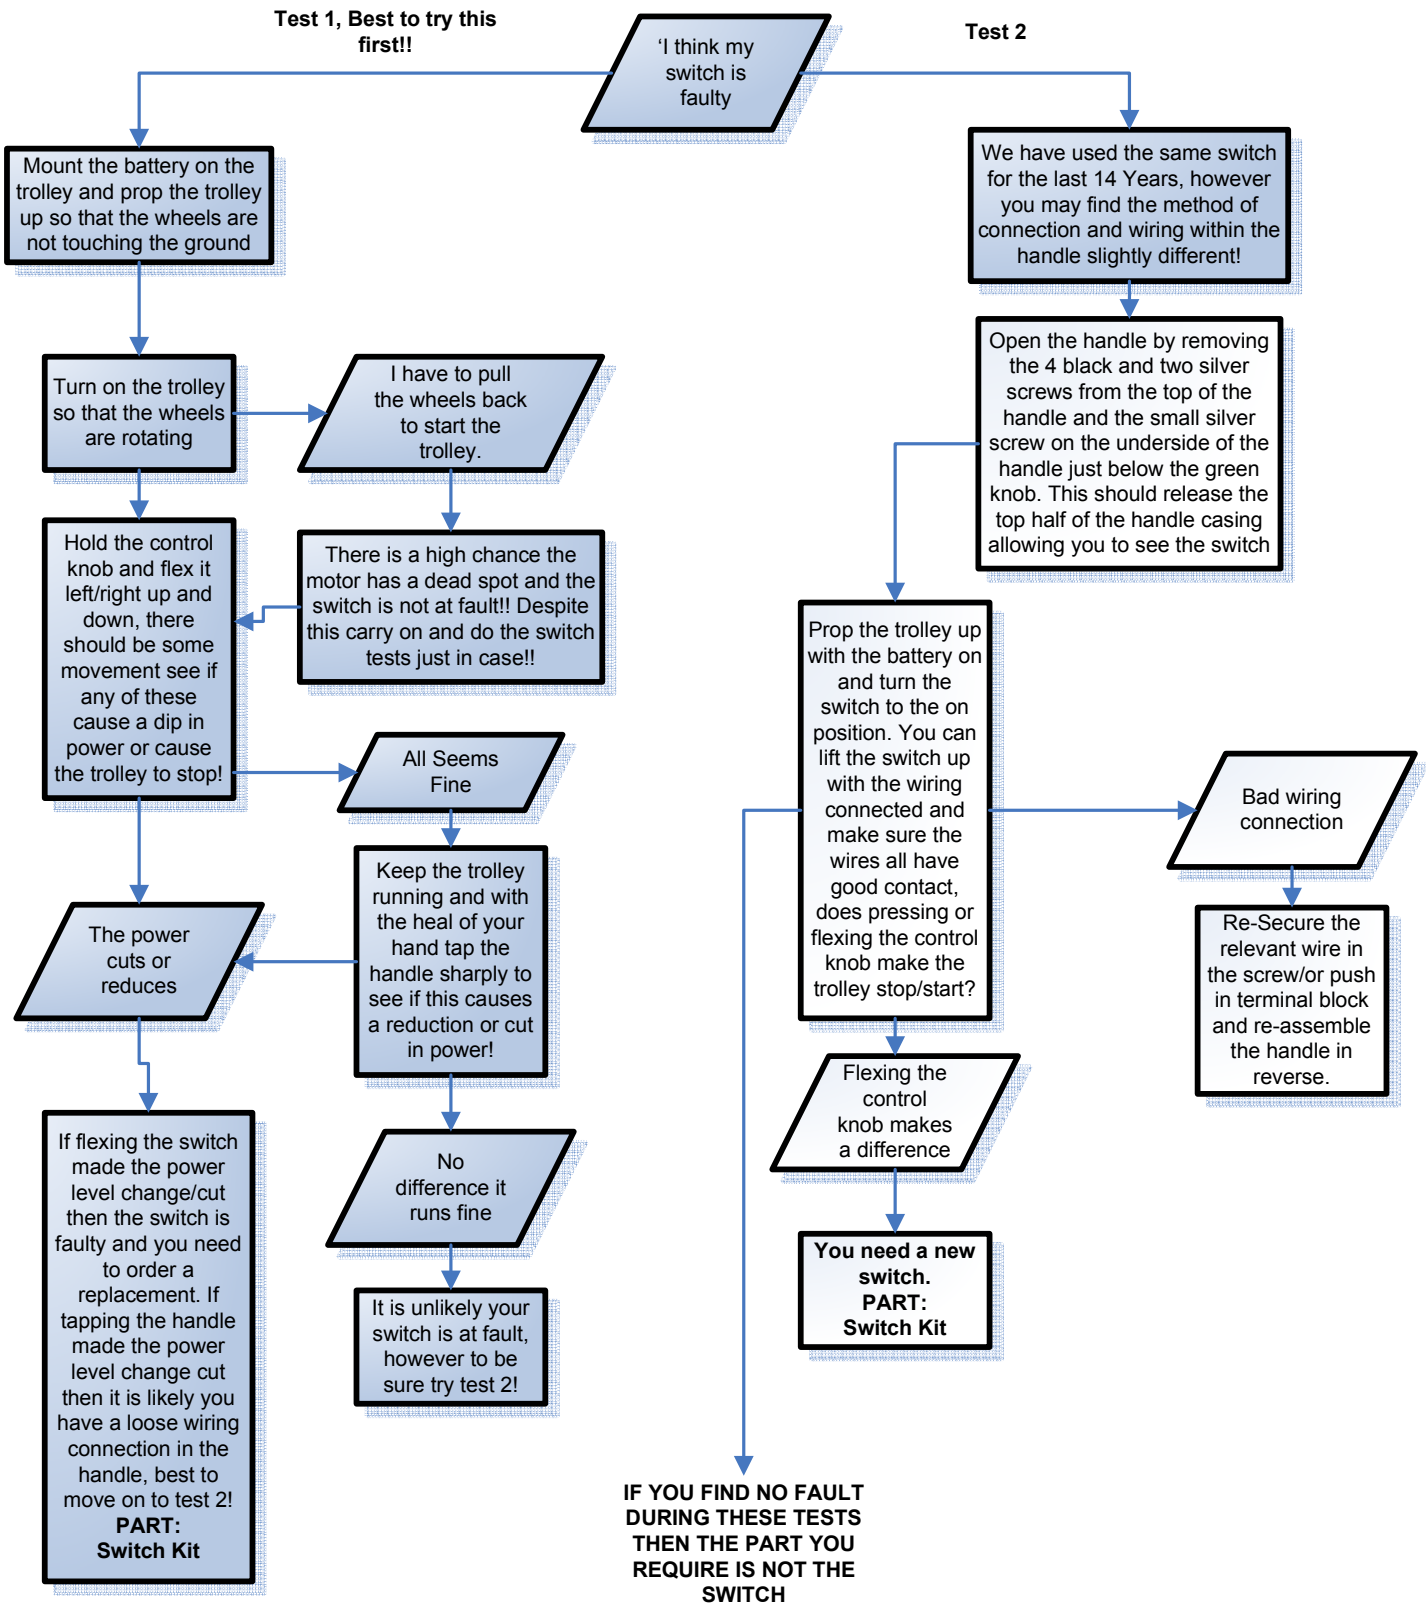

FAULTY SWITCH

If you have any queries regarding this procedure please do not hesitate to call and speak to our technical staff.

Hill Billy Powered Golf Trolley

PO Box 533, Sittingbourne, Kent, ME10 9BX
 Telephone: 01795 413 830 Fax: 0870 161 0182

POT2967